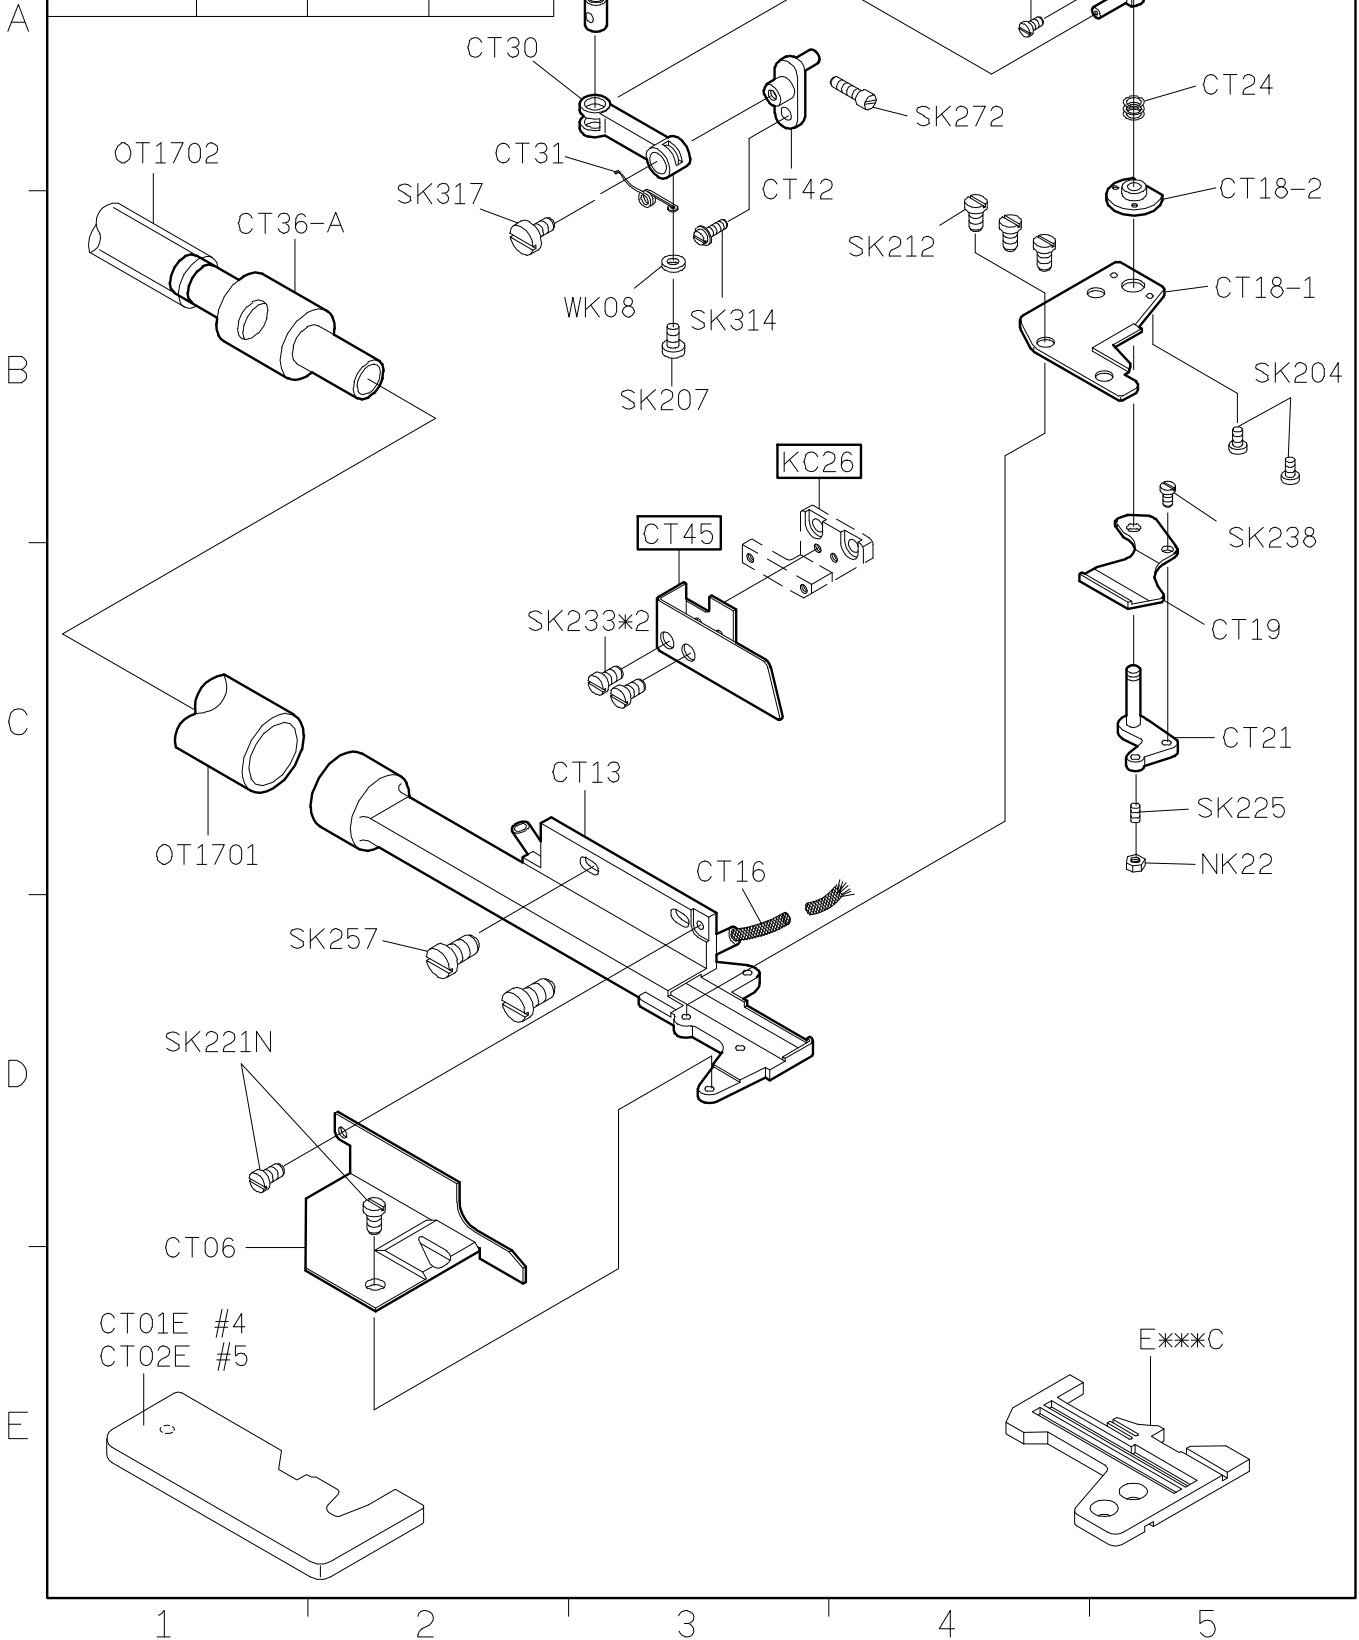

SIRUBA PARTS LIST	Series			Parts Group	Subclass / Remark	Page
	700UX			CT-F		1/1
						Date
						2013/08/10

MODEL	500	700H 700HD	757UX
PARTS NO	CT46	CT46	CT45
	KC96	KC96	KC26

SIRUBA PARTS LIST	Series	Parts Group	Subclass / Remark	Page
	700UX	EC-F	●:Use for Long Knife	1/3
				Date 2013/08/10

MODEL	700F 700UX	700H 700HD
PARTS NO	CT45 KC26	CT46 KC96

選配件/OPTION: FEC34-A

SIRUBA PARTS LIST	Series	Parts Group	Subclass / Remark	Page
	700UX	EC-F		2/3
				Date
				2013/08/10

1

2

3

4

5

SIRUBA PARTS LIST	Series	Parts Group	Subclass / Remark	Page
	700UX	EC-F		3/3
				Date 2013/08/10

1

2

3

4

5