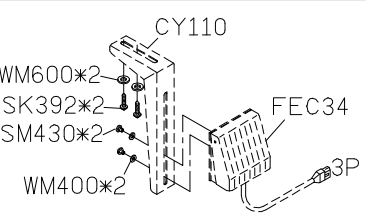

SIRUBA PARTS LIST	Series			Parts Group	Subclass / Remark	Page
	700UX			CT-F		1/1
						Date
						2013/08/10

MODEL	500	700H 700HD	757UX
PARTS NO	CT46	CT46	CT45
	KC96	KC96	KC26

SIRUBA PARTS LIST	Series	Parts Group	Subclass / Remark	Page
	700UX	EC-F	●:Use for Long Knife	1/3
				Date 2013/08/10

MODEL	700F 700UX	700H 700HD
PARTS NO	CT45 KC26	CT46 KC96

選配件/OPTION: FEC34-A

SIRUBA PARTS LIST	Series	Parts Group	Subclass / Remark	Page
	700UX	EC-F		2/3
				Date
				2013/08/10

1

2

3

4

5