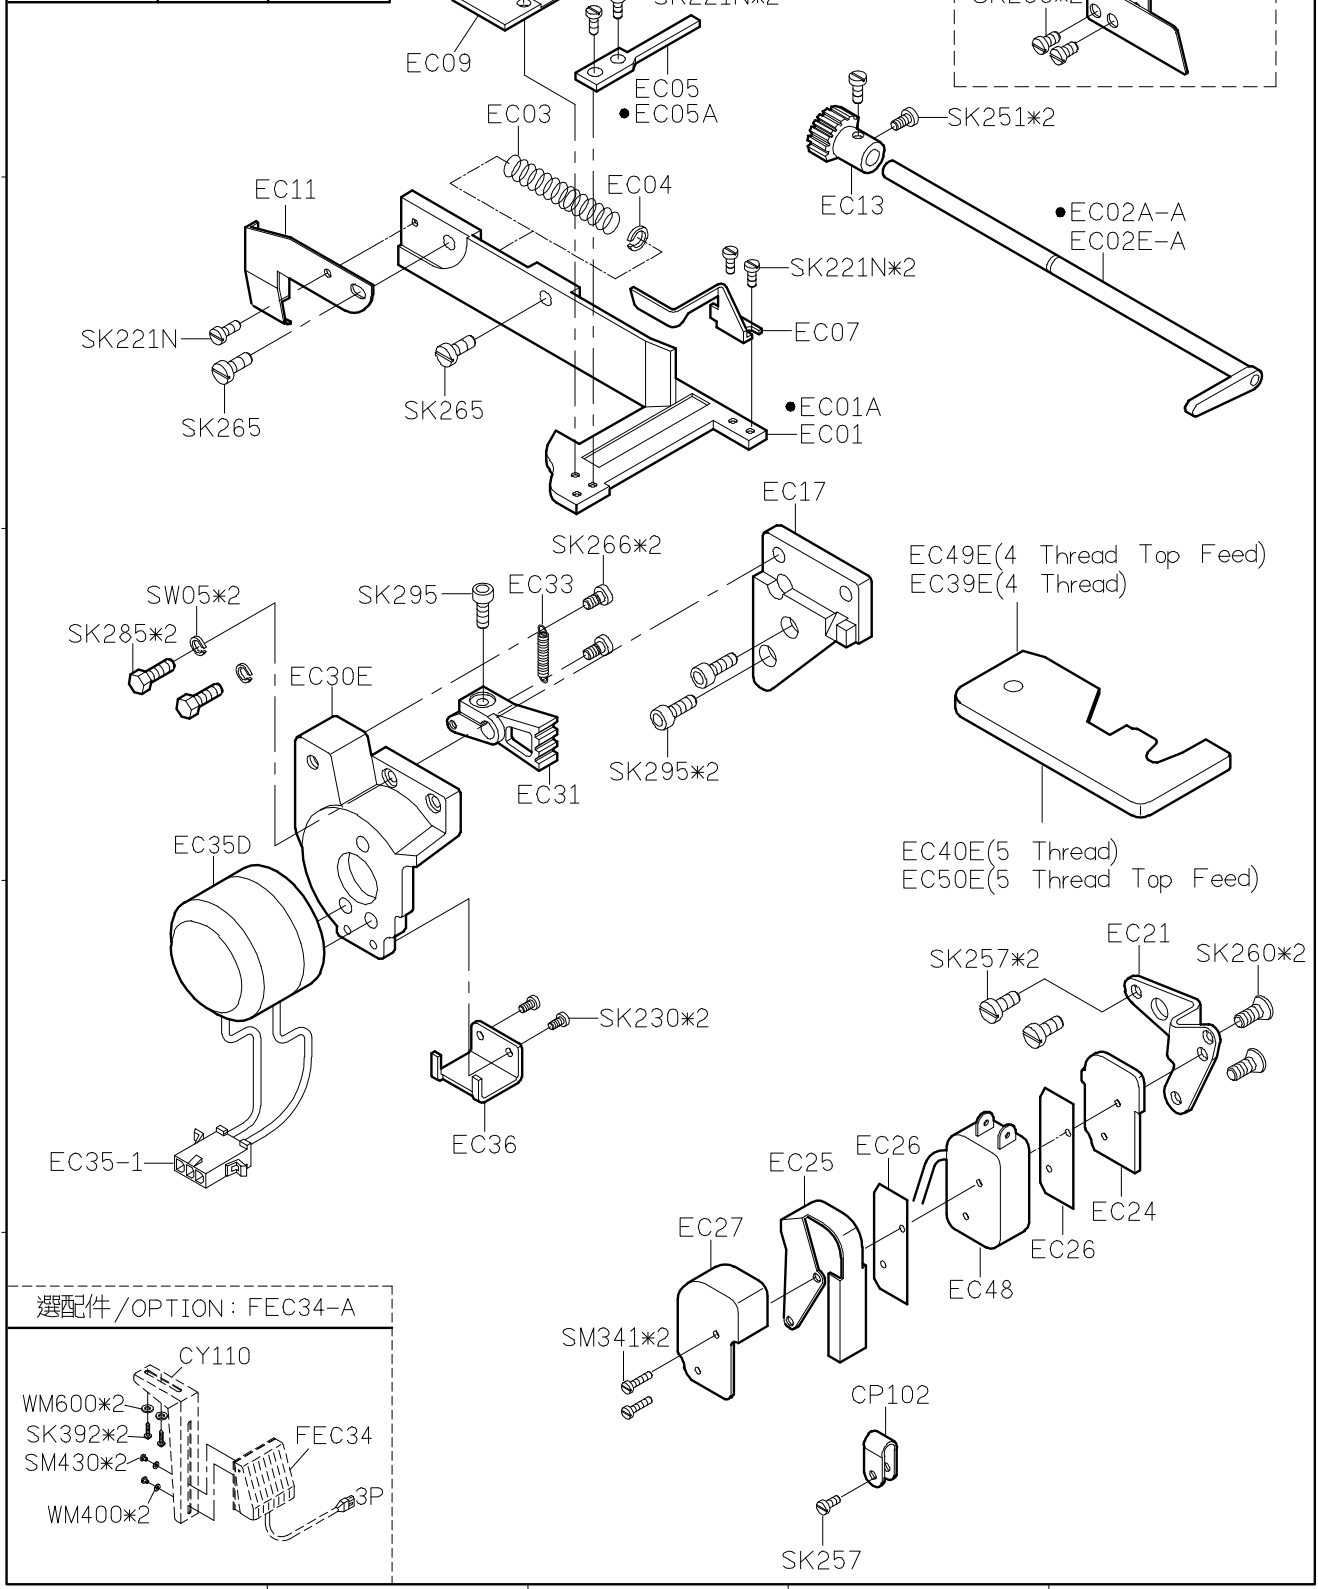

SIRUBA PARTS LIST	Series			Parts Group	Subclass / Remark	Page
	700UX			CT-F		1/1
						Date
						2013/08/10

MODEL	500	700H 700HD	757UX
PARTS NO	CT46	CT46	CT45
	KC96	KC96	KC26

SIRUBA PARTS LIST	Series	Parts Group	Subclass / Remark	Page
	700UX	EC-F	●:Use for Long Knife	1/3
				Date 2013/08/10

MODEL	700F 700UX	700H 700HD
PARTS NO	CT45 KC26	CT46 KC96

選配件/OPTION: FEC34-A

SIRUBA PARTS LIST	Series	Parts Group	Subclass / Remark	Page
	700UX	EC-F		2/3
				Date
				2013/08/10

1

2

3

4

5

SIRUBA PARTS LIST	Series	Parts Group	Subclass / Remark	Page
	700UX	EC-F		3/3
				Date 2013/08/10

1

2

3

4

5