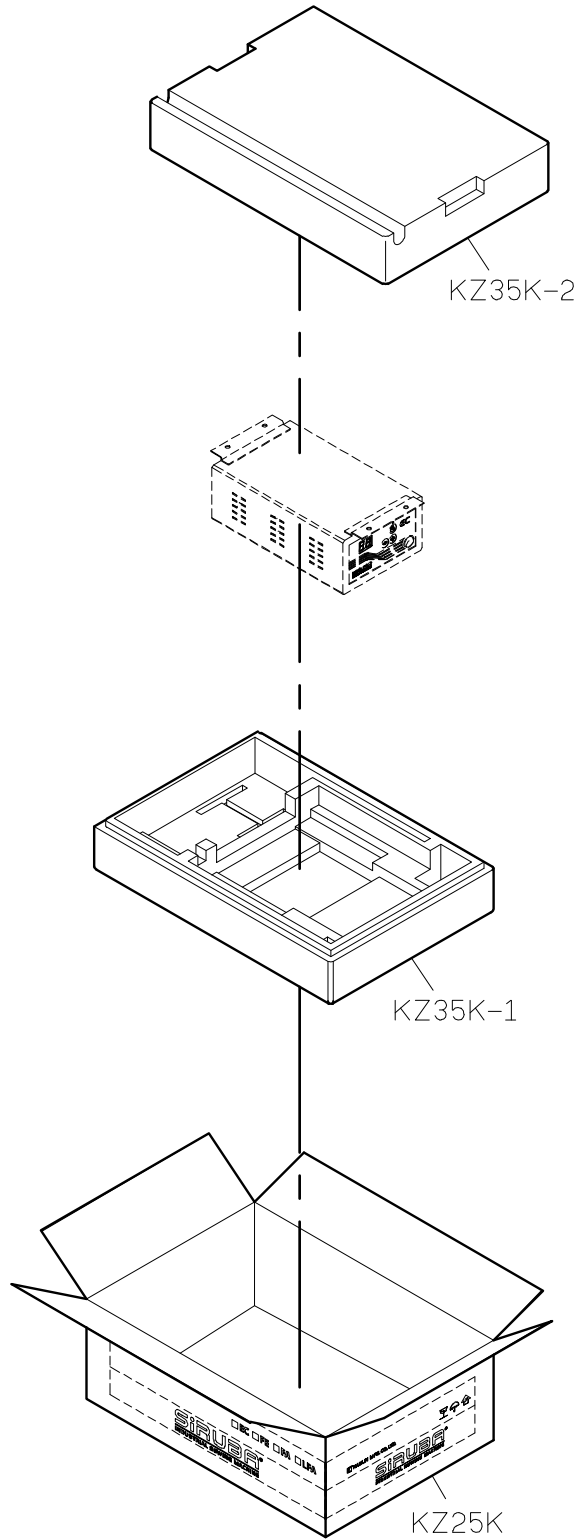

SIRUBA PARTS LIST	Series			Parts Group	Subclass / Remark	Page
	700UX			CT-F		1/1
						Date
						2013/08/10

MODEL	500	700H 700HD	757UX
PARTS NO	CT46	CT46	CT45
	KC96	KC96	KC26

SIRUBA PARTS LIST	Series	Parts Group	Subclass / Remark	Page
	700UX	EC-F	●:Use for Long Knife	1/3
				Date 2013/08/10

MODEL	700F 700UX	700H 700HD
PARTS NO	CT45 KC26	CT46 KC96

選配件/OPTION: FEC34-A

SIRUBA PARTS LIST	Series	Parts Group	Subclass / Remark	Page
	700UX	EC-F		2/3
				Date
				2013/08/10

1

2

3

4

5

SIRUBA PARTS LIST	Series	Parts Group	Subclass / Remark	Page
	700UX	EC-F		3/3
				Date 2013/08/10

1

2

3

4

5